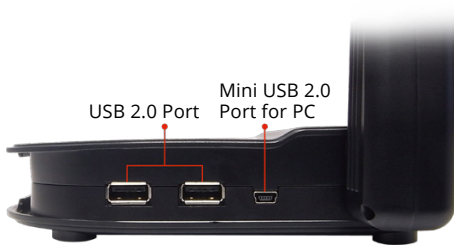

Dimension

Operating	15.35" x 9.76" x 17.62" 390mm x 248mm x 447.5mm (+/-2mm include rubber foot)	Folded	10.19" x 6.42" x 1.53" 259mm x 163mm x 38.79mm (+/- 2mm include rubber foot)
Weight	3.3 lbs (1.5kg)		

Package Contents

U50	3' USB Cable (Mini type)
Software CD	Warranty Card
Quick Guide	

Optional Accessories

Anti-Glare sheet	Part number: PANTIGLA1 (A5 size 8.26" x 5.84")		

Panel

AVer Information Inc. Americas
averusa.com
668 Mission Court, Fremont, CA 94539
T 408.263.3828
F 408.263.8132
toll free 1.877.528.7824

©Copyright 2015, AVer Information Inc. All rights reserved.
Specifications subject to change without notice.